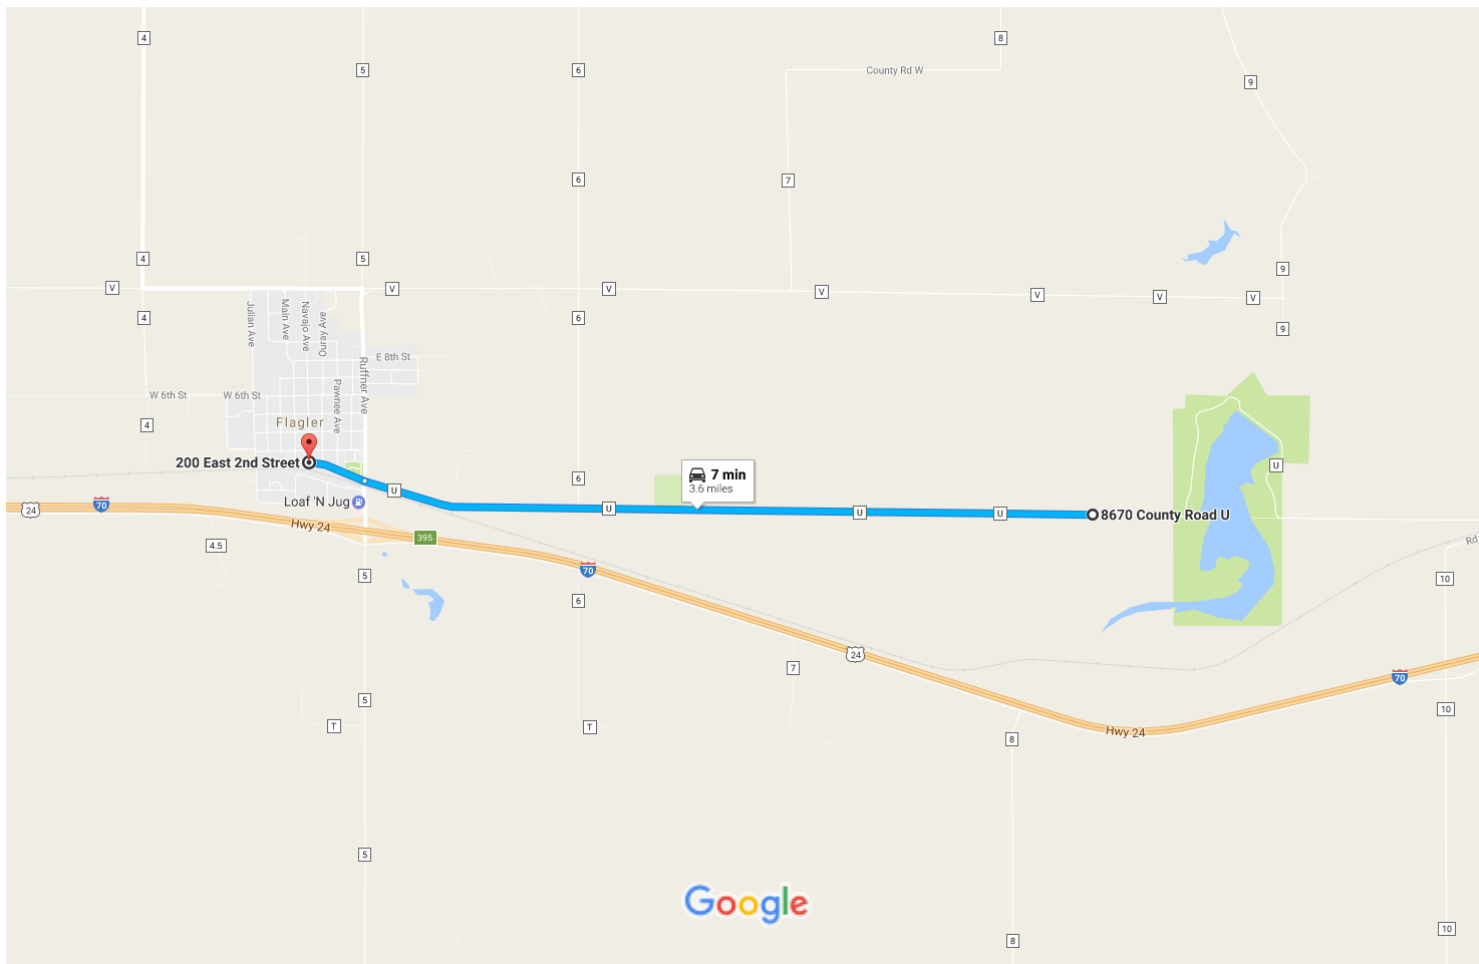

8670 Co Rd U, Flagler, CO 80815 to 200 E 2nd St, Flagler, CO 80815

Drive 3.6 miles, 7 min

Flagler Sight-In to Wheatland Conference Center (Corner of Main and E 2nd St)

Map data ©2017 Google 2000 ft

8670 Co Rd U

Flagler, CO 80815

- ↑ 1. Head west on Co Rd U 3.3 mi

- ↑ 2. Continue onto E 2nd St 0.3 mi

200 E 2nd St

Flagler, CO 80815

These directions are for informational purposes only. You may find that construction projects, traffic, weather, or other conditions to differ from the map results, and you should plan your route accordingly. You must obey all signs or notices regarding your route.