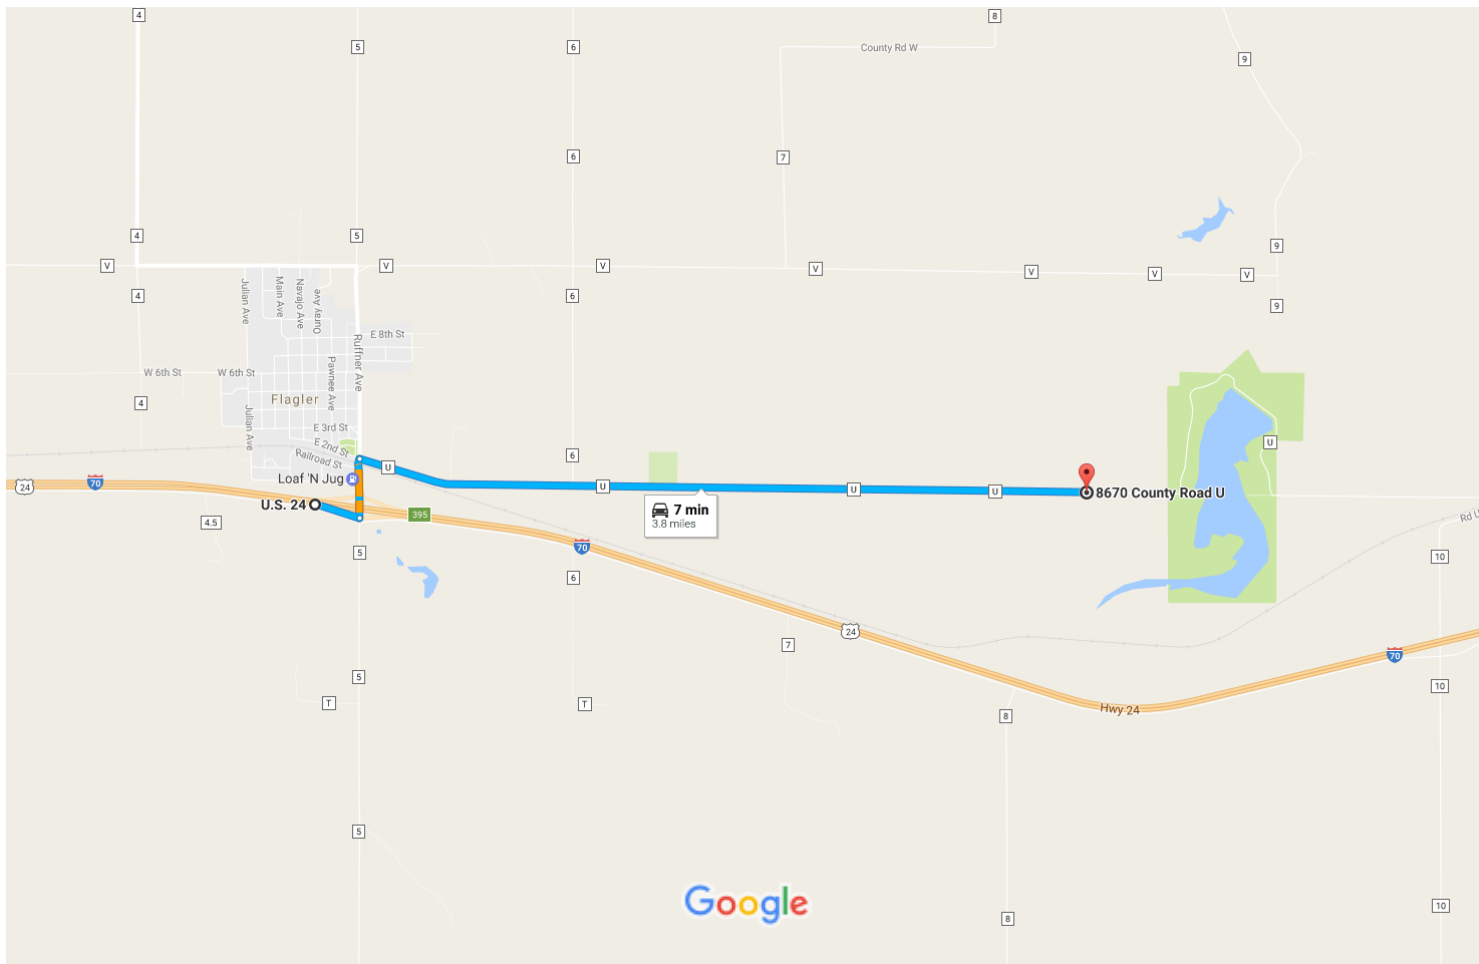

Detail Map from Eastbound I-70 Flagler Exit to Sight-In

Map data ©2017 Google 2000 ft

US-24

Flagler, CO 80815

- ↑ 1. Head east on I-70 E 26 ft

- ↘ 2. Take exit 395 toward Flagler 0.2 mi

- ↙ 3. Turn left onto Co Rd 5/Co Rd U 0.3 mi
i Continue to follow Co Rd U

- ↘ 4. Turn right to stay on Co Rd U 3.3 mi

8670 Co Rd U

Flagler, CO 80815

These directions are for informational purposes only. You may find that construction projects, traffic, weather, or other conditions cause conditions to differ from the map results, and you should plan your route accordingly. You must obey all signs or notices regarding your route.